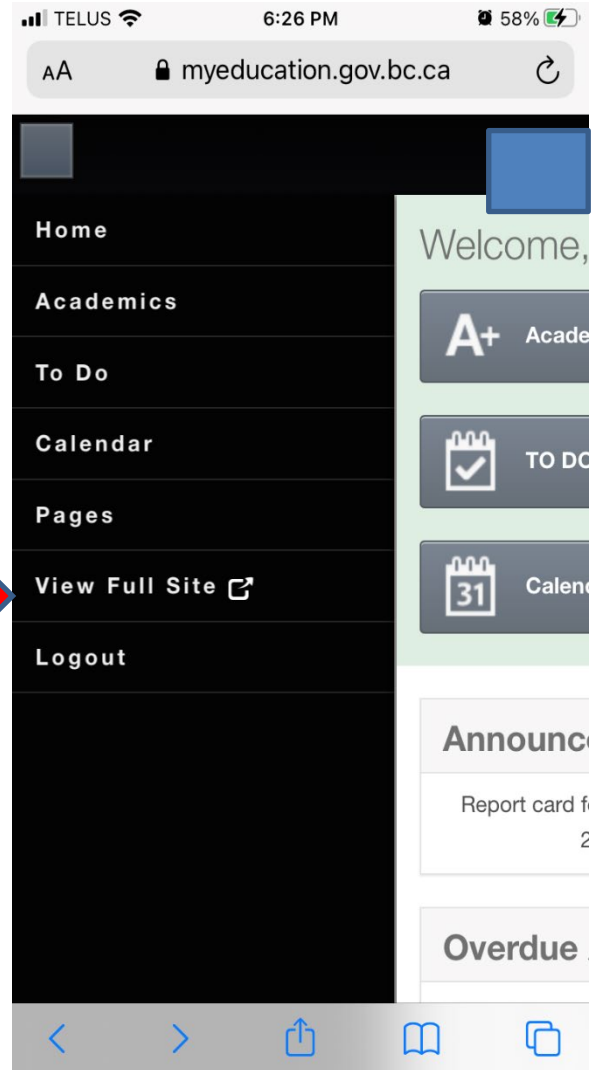

#2

This will bring you into a drop down directory

This is where you will view your Report Card!

How to MyEd from Smart Phone

#3

This is where you will click to see the Full MyEducation website

Please email or call the school office should you have any issues with logging in.