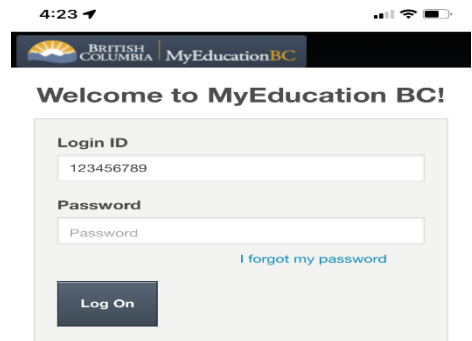

How to MyEd from Smart Phone

Navigate to the following link from any internet connected computer:
<https://www.myeducation.gov.bc.ca/aspen/logon.do>

#1

- Enter you **Login ID** (PEN# - Personal Education Number)
- Enter the auto generated password provided **OR** the password you have created (**The password is CASE SENSITIVE**)
- **Forgot your password?** Click on “I forgot my password”, it will email you a temporary password to email you provided
- Click **Log On**