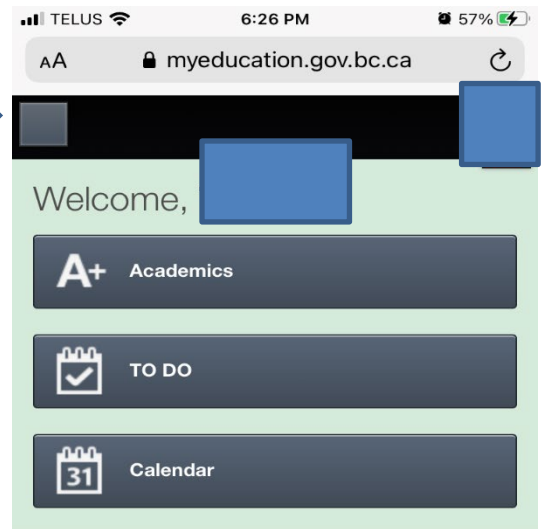

How to MyEd from Smart Phone

Navigate to the following link from any internet connected computer:
<https://www.myeducation.gov.bc.ca/aspen/logon.do>

#1

- Enter you **Login ID** (PEN# - Personal Education Number)
- Enter the auto generated password provided **OR** the password you have created (**The password is CASE SENSITIVE**)
- **Forgot your password?** Click on “I forgot my password”, it will email you a temporary password to email you provided
- Click **Log On**

#2

This will bring you into a drop down directory

This is where you will view your Report Card!

How to MyEd from Smart Phone

#3

This is where you will click to see the Full MyEducation website

Please email or call the school office should you have any issues with logging in.