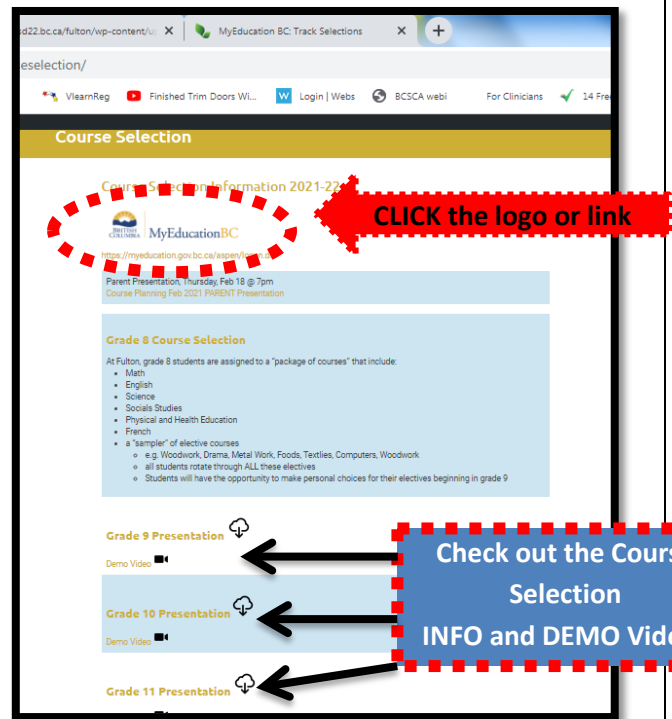

Finding Course Selection

1. Google FULTON School

2. FIND QUICK LINKS

3. MyEd

ONCE in MyED

4. CLICK >>>> **MyInfo** >>>> TOP TABs

5. CLICK >>> **Requests** >> SIDE TABs (at the bottom)